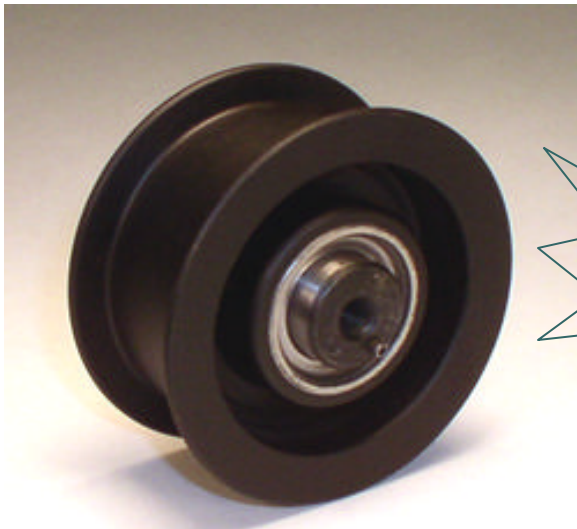

New Product Information

EPIC ENTERPRISES, INC.

SPINDLE TAPE ROLLS

FOR VOLKMANN 05 BA5.01, 5.02 and 5.03

Epic is pleased to introduce two new components for the
05 BA5 Spindle Drive and Brake Unit Assembly

EE481515

Spindle Tape Roll, Double Flange for
VTS-05/050 BA5.02 & BA5.03

OEM Ref. 628362
Position 551-19

EE481516

Spindle Tape Roll, Single Flange for
VTS-05/050 BA5.01, BA5.02 & BA5.03

OEM Ref. 516625, 630905
Positions 551-19, 551-30